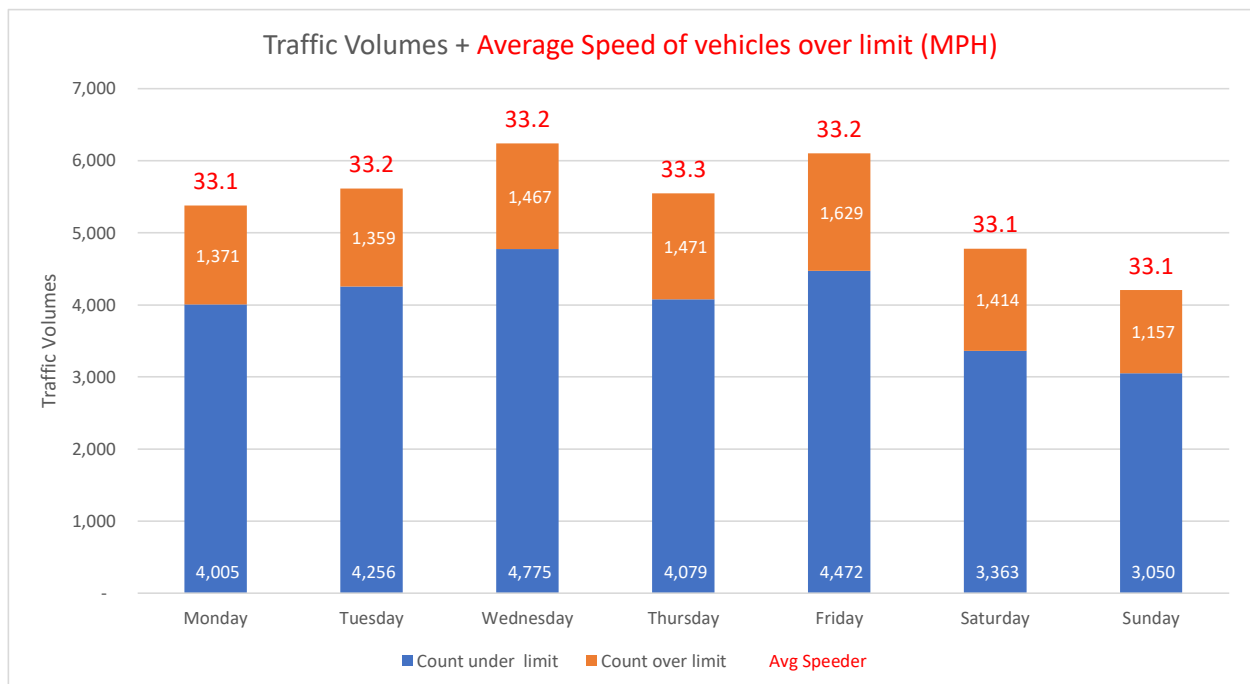

Location B3180 Little Stockleigh facing Tipton Cross

Traffic Report From 03/08/2021
to 16/08/2021

Total Vehicles 37,891
85th Percentile Vehicles 32,207

Volumes	Time	Weekdays only	7 Days
Average Daily		2,889	2,706
AM Peak	10:00	210	197
PM Peak	05:00	296	269

Speed Limit: **30** mph
85th Percentile Speed: 32.4 mph
Average Speed: 27.57 mph

Max Speed 50 MPH on 08/08/2021 at 08:25:00

Over the two week period:	Mondays	Tuesdays	Wednesdays	Thursdays	Fridays	Saturdays	Sundays
Count over limit	1,371	1,359	1,467	1,471	1,629	1,414	1,157
% over limit	25.5	24.2	23.5	26.5	26.7	29.6	27.5
Avg Speeder (mph)	33.1	33.2	33.2	33.3	33.2	33.1	33.1

B3180 Little Stockleigh facing Tipton Cross