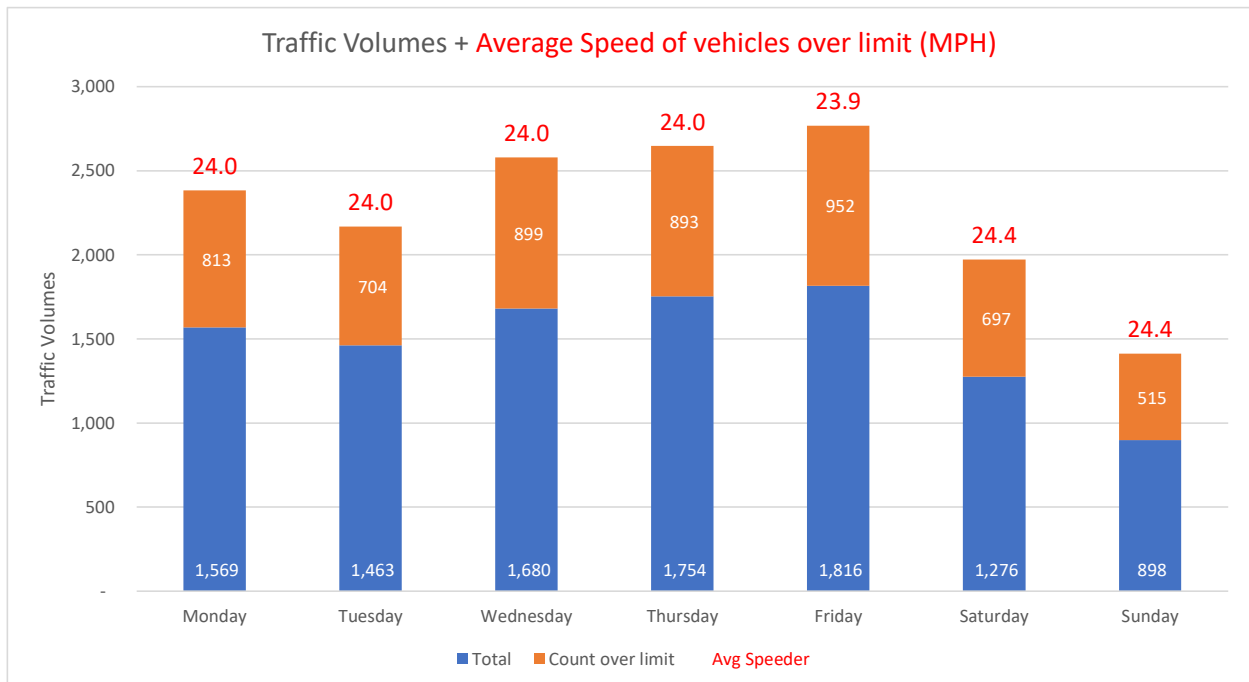

Location The Vee

Traffic Report From 16/03/2021
to 29/03/2021

Total Vehicles 10,461
85th Percentile Vehicles 8,892

Volumes	Time	Weekdays only	7 Days
Average Daily		828	746
AM Peak	08:00	88	69
PM Peak	03:00	109	92

Speed Limit: **20** mph
85th Percentile Speed: 24.9 mph
Average Speed: 20.11 mph

Max Speed 40 MPH on 16/03/2021 at 19:30:00

Over the two week period:	Mondays	Tuesdays	Wednesdays	Thursdays	Fridays	Saturdays	Sundays
Count over limit	813	704	899	893	952	697	515
% over limit	51.8	48.1	53.5	50.9	52.4	54.6	57.3
Avg Speeder (mph)	24.0	24.0	24.0	24.0	23.9	24.4	24.4

The Vee